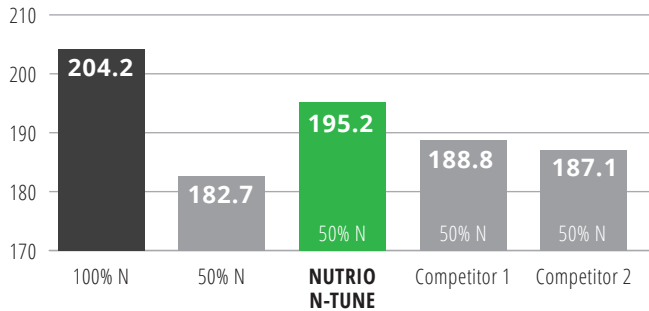

FINE TUNE YOUR NITROGEN NEEDS

Yield (bu/A)

PDF237004WI01, PDF237004IL04, PDF237004MI05

When N was a limiting factor in corn yield, NUTRIO N-TUNE proved to increase yield over the reduced N control and biological competitors across multiple plots.

Even with a 50% nitrogen reduction, NUTRIO N-TUNE shows:

+ 12.5 bu/A increase over reduced N control

+ 6.4 bu/A increase over competitor products with reduced N programs

Have peace of mind knowing NUTRIO N-TUNE provides an added boost when nitrogen needs fall short, leading to greater yields and ROI. Always work with your local agronomist to enhance your nitrogen program.

NUTRIO N-TUNE is built to provide more nitrogen, especially later in the season, when grain fill is most critical.

See the difference in the same field: