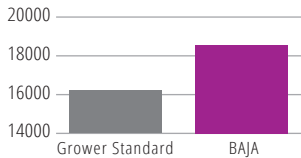

BAJA PROVIDES HIGHER GRAPE YIELD BY REDUCING BOTRYTIS SEVERITY

Lbs/acre