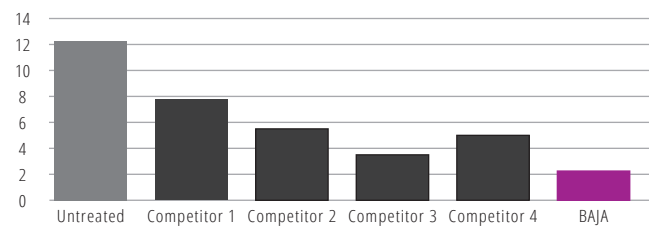

Fight Back Fast

FRAC 7 and 9 Fungicide

- BAJA™ is a dependable, systemic fungicide specifically designed to fight back against powdery mildew and botrytis.
- BAJA consistently protects shoots, leaves, and grape clusters by providing broad-spectrum control.

BAJA CONTROLS BOTRYTIS IN GRAPES

% Severity (rotten berries per cluster)

Three Applications

Trial #FP13USAM3DUNY1

Larry Bettiga, UCCE, Salinas Valley

This was a trial plot for demo purposes only

BAJA PROVIDES HIGHER GRAPE YIELD BY REDUCING BOTRYTIS SEVERITY

Lbs/acre

Botrytis % Severity

Botrytis % Incidence

Trial #FP13USAGMPUNY1 White Hills, CA

BAJA BENEFITS

Control powdery mildew and botrytis

Maximize vine health and reduce shatter for greater harvest timing flexibility

Higher quality fruit and healthier vines

Great tank mix rotation option