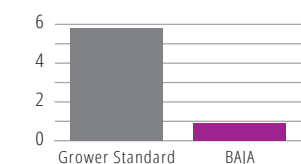

Botrytis % Incidence

Trial #FP13USAGMPUNY1 White Hills, CA