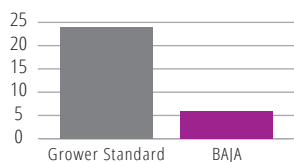

Botrytis % Severity